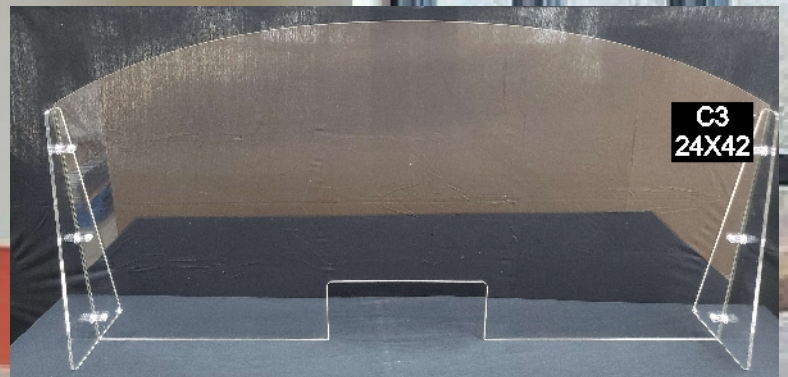

# Clear View Sneeze Guard Counter Shields

Counter Top Barriers are constructed with 1/4" clear acrylic, strong polycarbonate clips and phillips head screws making a strong, secure and washable protective surface for long-term use.

Custom sizes and bulk quotes available upon request.

[info@southtownstrophy.com](mailto:info@southtownstrophy.com) (716)508-8904

36", 42" & 48" widths in 24" & 36" heights  
12" x 5" pass through opening.